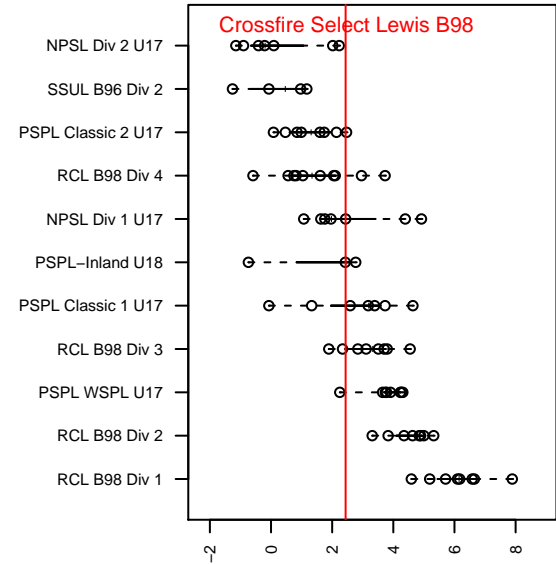

# Crossfire Select Lewis B98

Crossfire Select SC  
 Redmond, WA  
 B98 total strength=1493  
 attack=12.49 defense=9.79  
 fall league = NPSL Div 1 U17

alt names used:  
 Crossfire Select B98 Lewis  
 Crossfire Select B98-Lewis

Venues played:  
 2015 Seattle United Cup BU17-19  
 2015 Crossfire Select BU17-18 Silver  
 2015 REDAPT Cup Silver U19  
 2015 NPSL Division 1 U17  
 2015 Founders Cup B98

**Crossfire Select Lewis B98**  
 Dots are actual minus expected GF (blue circles) and GA (red triangles).  
 Blue line is smoothed change in attack strength. Red is smoothed change in defense strength.

**attack and defense variance (black dot)  
relative to other teams  
and top 10 in region**

**attack and defense rating  
relative to others at age  
and all opponents in last 13 months**

**Performance relative to 13 month average**