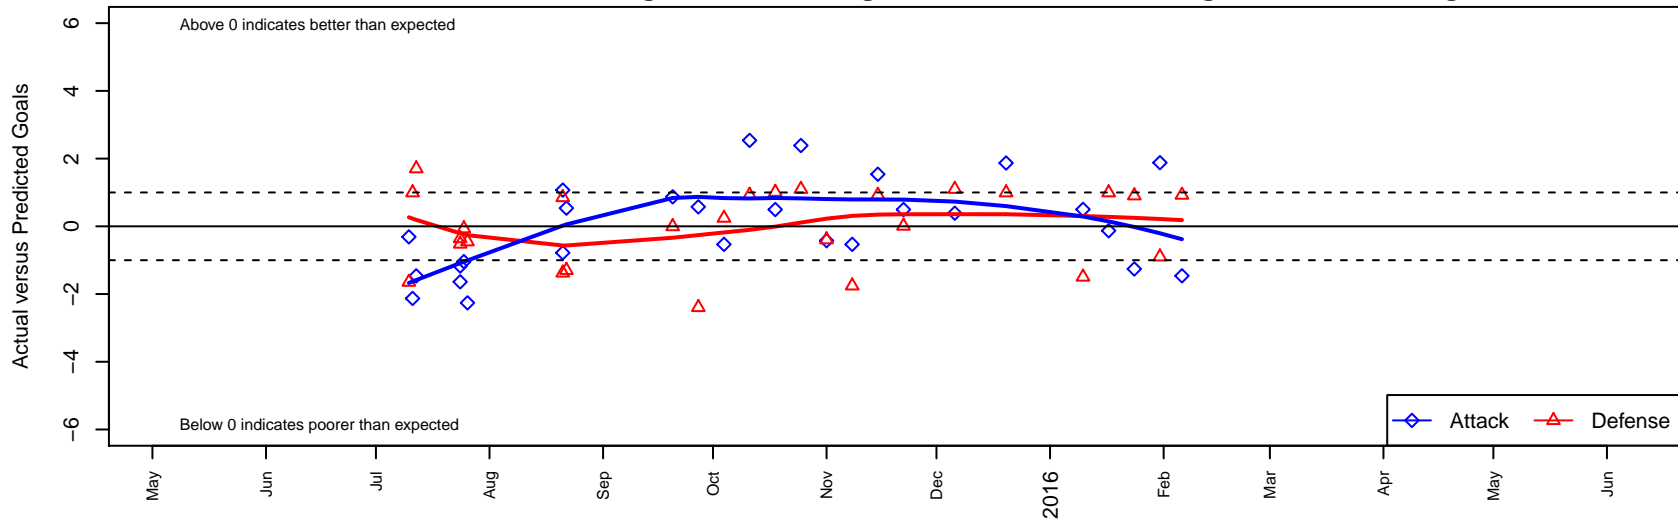

# Crossfire Select Lewis B98

Crossfire Select SC  
 Redmond, WA  
 B98 total strength=1493  
 attack=12.49 defense=9.79  
 fall league = NPSL Div 1 U17

alt names used:  
 Crossfire Select B98 Lewis  
 Crossfire Select B98-Lewis

Venues played:  
 2015 Seattle United Cup BU17-19  
 2015 Crossfire Select BU17-18 Silver  
 2015 REDAPT Cup Silver U19  
 2015 NPSL Division 1 U17  
 2015 Founders Cup B98

**Crossfire Select Lewis B98**  
 Dots are actual minus expected GF (blue circles) and GA (red triangles).  
 Blue line is smoothed change in attack strength. Red is smoothed change in defense strength.

**attack and defense variance (black dot)  
relative to other teams  
and top 10 in region**

**attack and defense rating  
relative to others at age  
and all opponents in last 13 months**

**Performance relative to 13 month average**