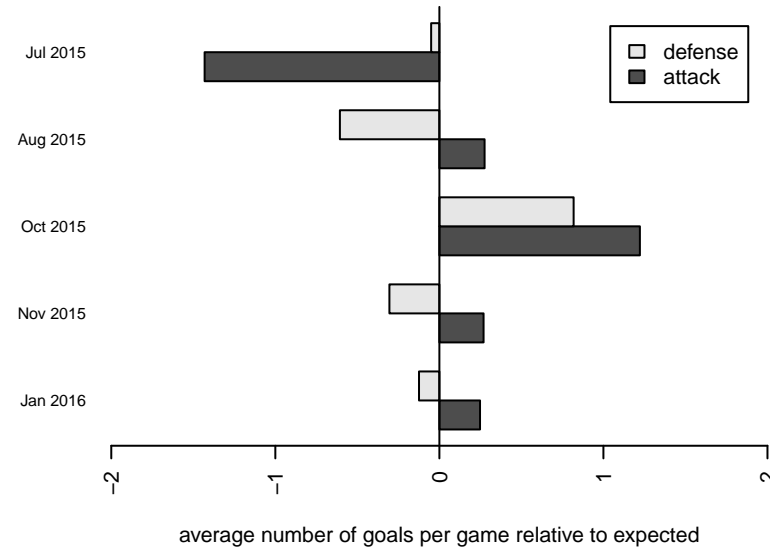

Performance relative to 13 month average