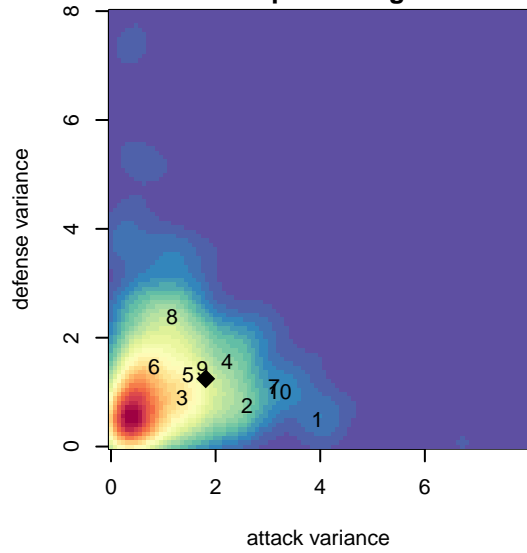

# Crossfire Select Lewis B98

Crossfire Select SC  
 Redmond, WA  
 B98 total strength=1493  
 attack=12.49 defense=9.79  
 fall league = NPSL Div 1 U17

alt names used:  
 Crossfire Select B98 Lewis  
 Crossfire Select B98-Lewis

Venues played:  
 2015 Seattle United Cup BU17-19  
 2015 Crossfire Select BU17-18 Silver  
 2015 REDAPT Cup Silver U19  
 2015 NPSL Division 1 U17  
 2015 Founders Cup B98

**Crossfire Select Lewis B98**  
 Dots are actual minus expected GF (blue circles) and GA (red triangles).  
 Blue line is smoothed change in attack strength. Red is smoothed change in defense strength.

**attack and defense variance (black dot)  
relative to other teams  
and top 10 in region**

**attack and defense rating  
relative to others at age  
and all opponents in last 13 months**

**Performance relative to 13 month average**