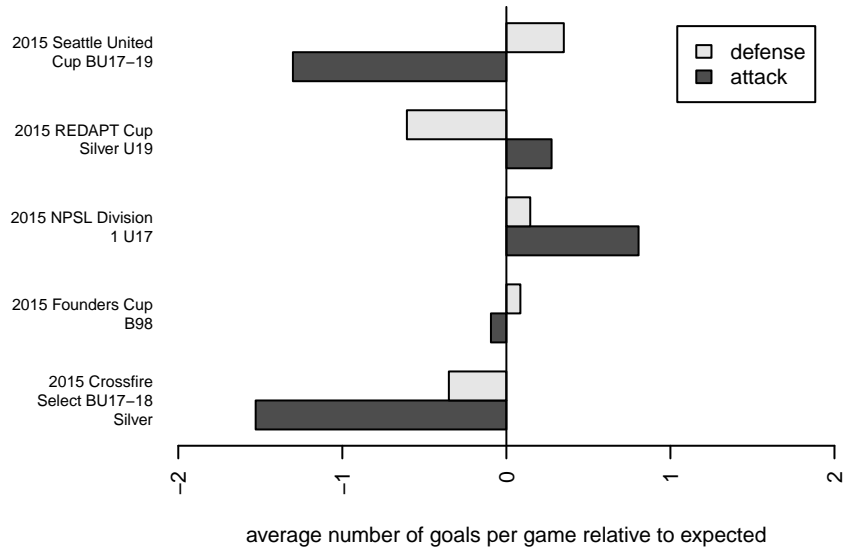

# Crossfire Select Lewis B98

Crossfire Select SC  
 Redmond, WA  
 B98 total strength=1493  
 attack=12.49 defense=9.79  
 fall league = NPSL Div 1 U17

alt names used:  
 Crossfire Select B98 Lewis  
 Crossfire Select B98-Lewis

Venues played:  
 2015 Seattle United Cup BU17-19  
 2015 Crossfire Select BU17-18 Silver  
 2015 REDAPT Cup Silver U19  
 2015 NPSL Division 1 U17  
 2015 Founders Cup B98

**Crossfire Select Lewis B98**  
 Dots are actual minus expected GF (blue circles) and GA (red triangles).  
 Blue line is smoothed change in attack strength. Red is smoothed change in defense strength.

**attack and defense variance (black dot)  
relative to other teams  
and top 10 in region**

**attack and defense rating  
relative to others at age  
and all opponents in last 13 months**

**Performance relative to 13 month average**